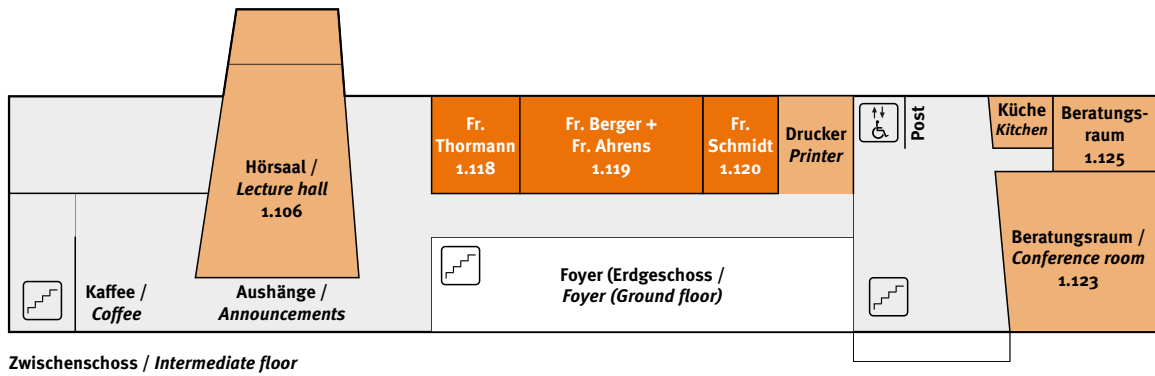

**Ab dem Wintersemester 2024/ 25**

Haus 1, Raum 103: Kunst  
 Haus 7b: S/W-Labor  
 Haus 10: Lithographie, Fachschaftsbüro  
 Haus 11: Gips- und Keramikwerkstatt  
 Haus 26: Animation und Trickfilm, Farbe, Zeichnen

**From the winter semester 2024/ 25**

Building 1, Room 103: art  
 Building 7b: black and white laboratory  
 Building 10: lithography, student council office  
 Building 11: plaster and ceramics workshop  
 Building 26: animation and animated film, colour, drawing

# Haus 7a / Building 7a

3. Obergeschoss / 3rd floor

4. Obergeschoss / 4th floor