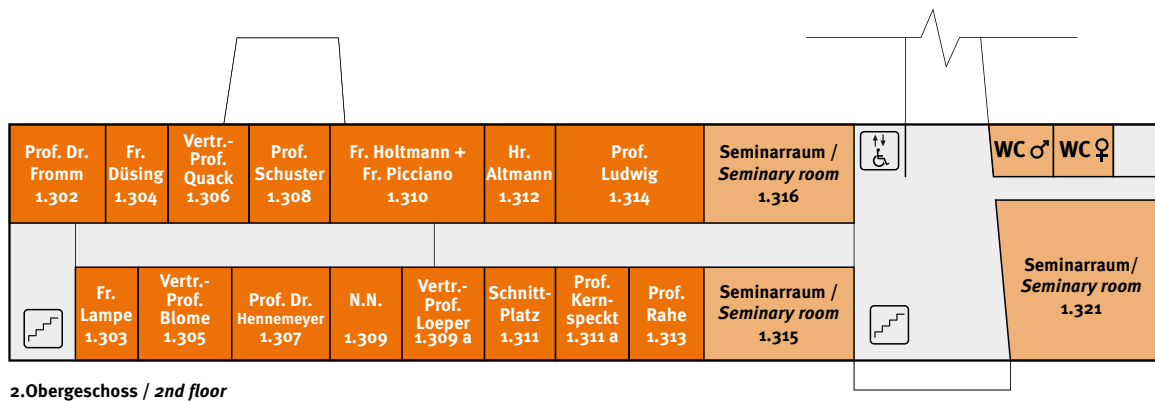

Haus 7a / Building 7a