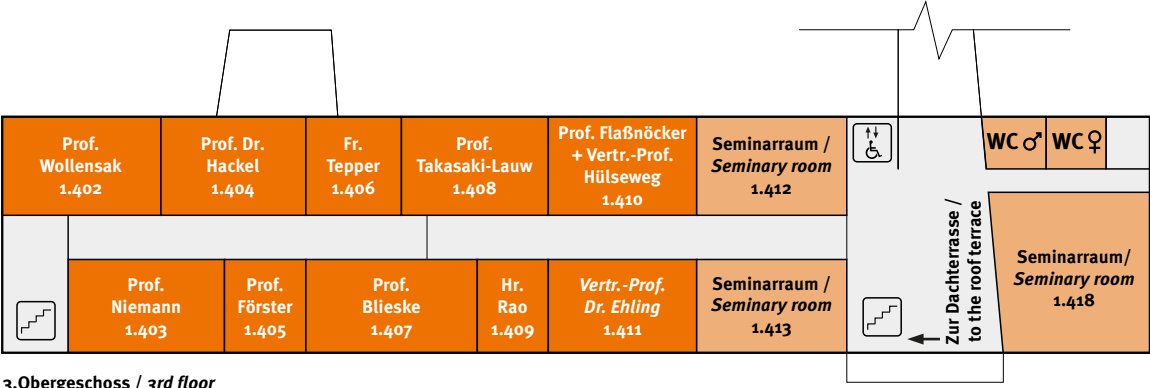

Haus 7a / Building 7a

3. Obergeschoss / 3rd floor