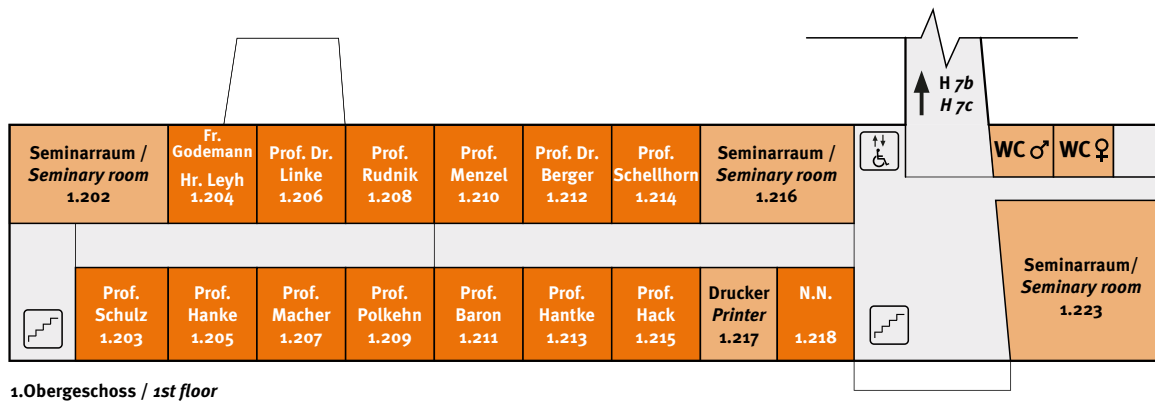

Haus 7a / Building 7a